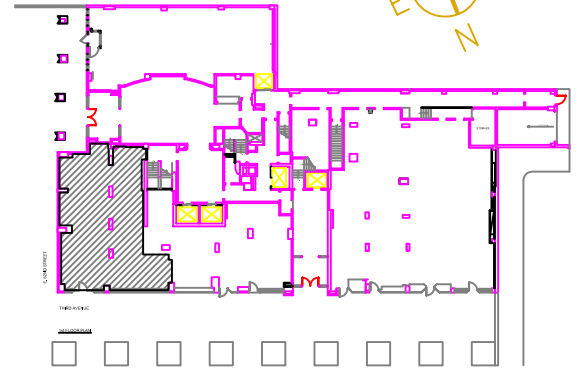

STORE #2
1462 S.F.
CL'G HT. 11'-2"
UNDERSIDE
OF SLAB

THIRD AVENUE
GROUND FLOOR STORE #2
1462 SF
200 East 62nd Street
New York, NY

KEY PLAN

Prudential Douglas Elliman Real Estate

Faith Hope Consolo
Joseph Aquino
Exclusive Agents
575 Madison Avenue, 3rd Floor
New York, NY 10022
Ph: 212.418.2020
Fax: 212.418.2005
fconsolo@elliman.com
jaquino@elliman.com

GROUND FLOOR
 STORE #2
 1462 SF
 200 East 62nd Street
 New York, NY

KEY PLAN

 Prudential Douglas Elliman Real Estate

Faith Hope Consolo
 Joseph Aquino
 Exclusive Agents
 575 Madison Avenue, 3rd Floor
 New York, NY 10022
 Ph: 212.418.2020
 Fax: 212.418.2005
 fconsolo@elliman.com
 jaquino@elliman.com