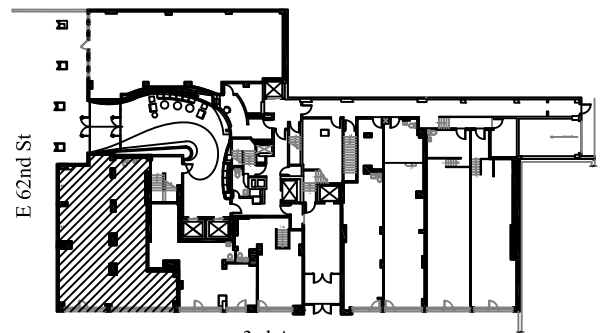

STORE #2
1462 S.F.
CL'G HT. 11'-2"
UNDERSIDE
OF SLAB

THIRD AVENUE
GROUND FLOOR STORE #2
1462 SF
200 East 62nd Street
New York, NY

KEY PLAN

Prudential Douglas Elliman Real Estate

Faith Hope Consolo
Joseph Aquino
Exclusive Agents
575 Madison Avenue, 3rd Floor
New York, NY 10022
Ph: 212.418.2020
Fax: 212.418.2005
fconsolo@elliman.com
jaquino@elliman.com

GROUND FLOOR
 STORE #2
 1462 SF
 200 East 62nd Street
 New York, NY

KEY PLAN

 Prudential Douglas Elliman Real Estate

Faith Hope Consolo
 Joseph Aquino
 Exclusive Agents
 575 Madison Avenue, 3rd Floor
 New York, NY 10022
 Ph: 212.418.2020
 Fax: 212.418.2005
 fconsolo@elliman.com
 jaquino@elliman.com