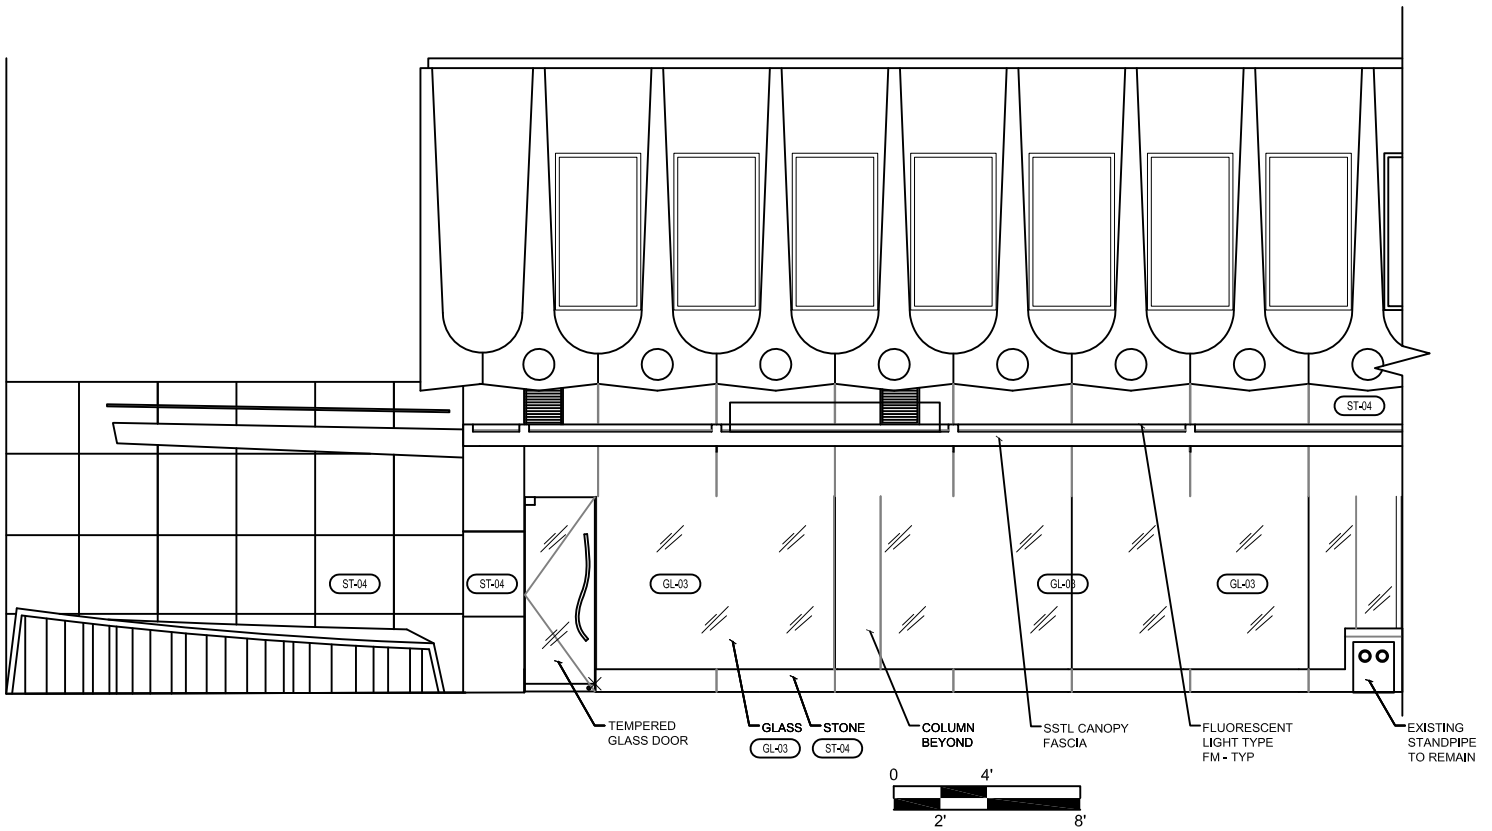

STORE #2
1462 S.F.
CL'G HT. 11'-2"
UNDERSIDE
OF SLAB

THIRD AVENUE
GROUND FLOOR STORE #2
1462 SF
200 East 62nd Street
New York, NY

KEY PLAN

Prudential Douglas Elliman Real Estate

Faith Hope Consolo
Joseph Aquino
Exclusive Agents
575 Madison Avenue, 3rd Floor
New York, NY 10022
Ph: 212.418.2020
Fax: 212.418.2005
fconsolo@elliman.com
jaquino@elliman.com

GROUND FLOOR
 STORE #2
 1462 SF
 200 East 62nd Street
 New York, NY

KEY PLAN

 Prudential Douglas Elliman Real Estate

Faith Hope Consolo
 Joseph Aquino
 Exclusive Agents
 575 Madison Avenue, 3rd Floor
 New York, NY 10022
 Ph: 212.418.2020
 Fax: 212.418.2005
 fconsolo@elliman.com
 jaquino@elliman.com