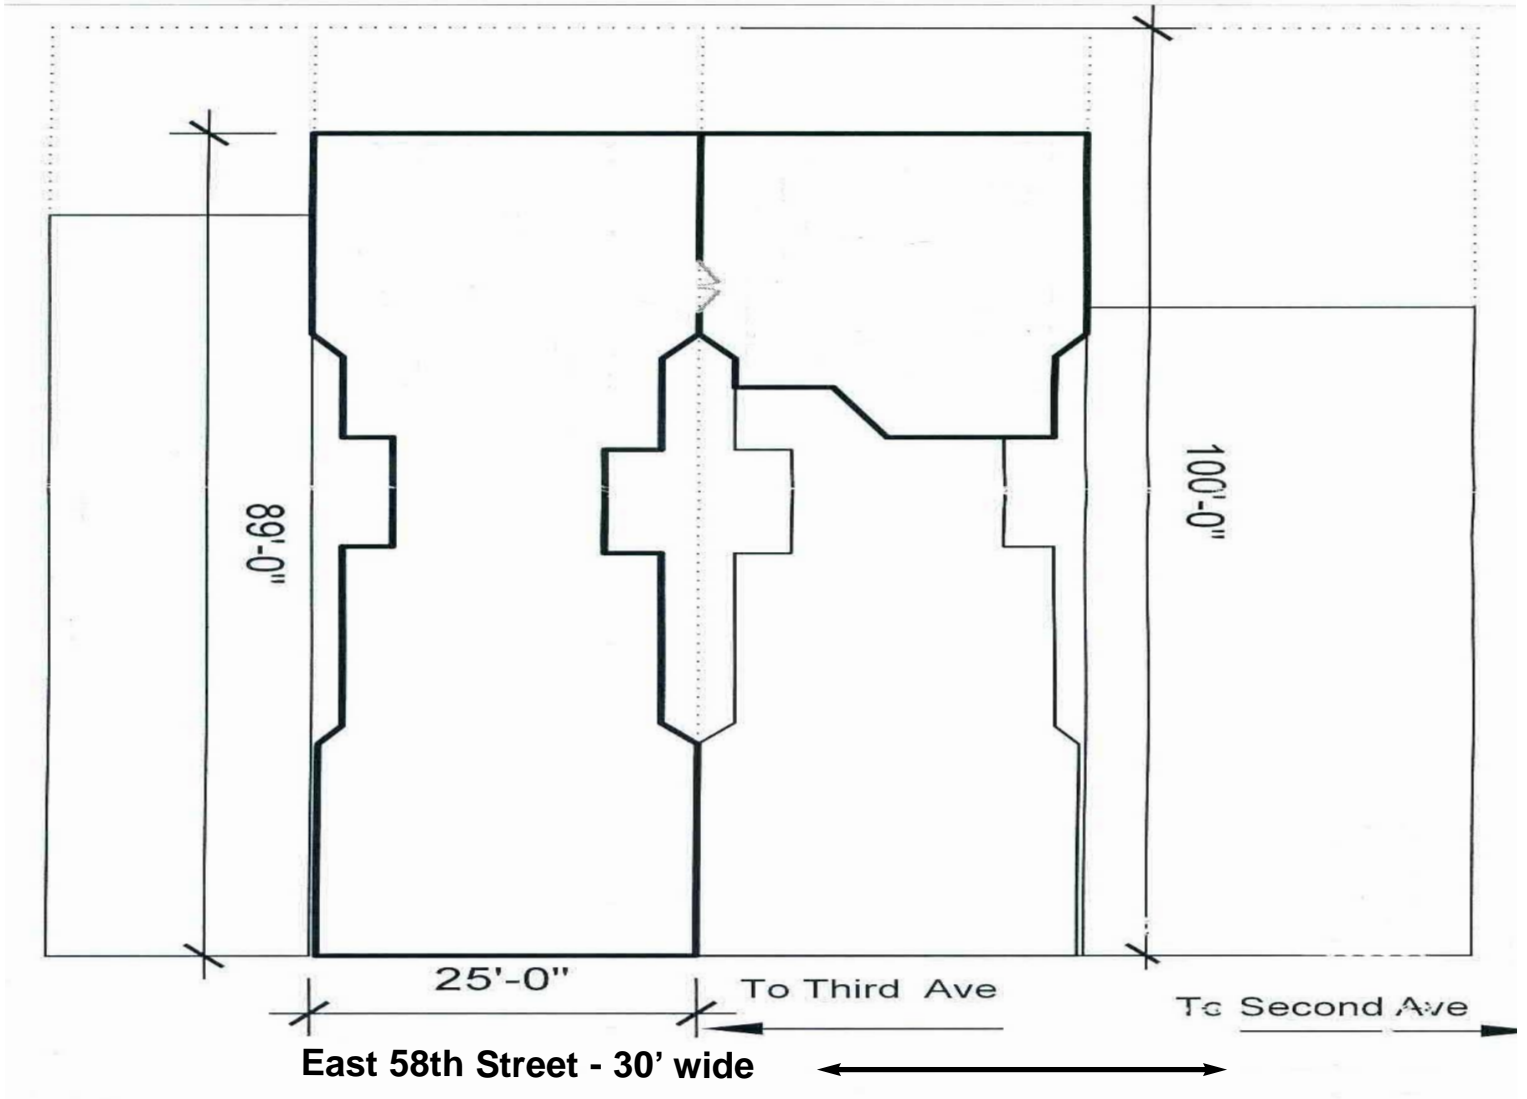

237 EAST 58TH STREET

UPPER EAST SIDE

BETWEEN 2ND & 3RD AVENUES

RETAIL SPACE

GROUND LEVEL - APPROX. 2,200 SF

EXCLUSIVE AGENTS:

FAITH HOPE CONSOLO

CHAIRMAN, THE RETAIL GROUP
fconsolo@elliman.com