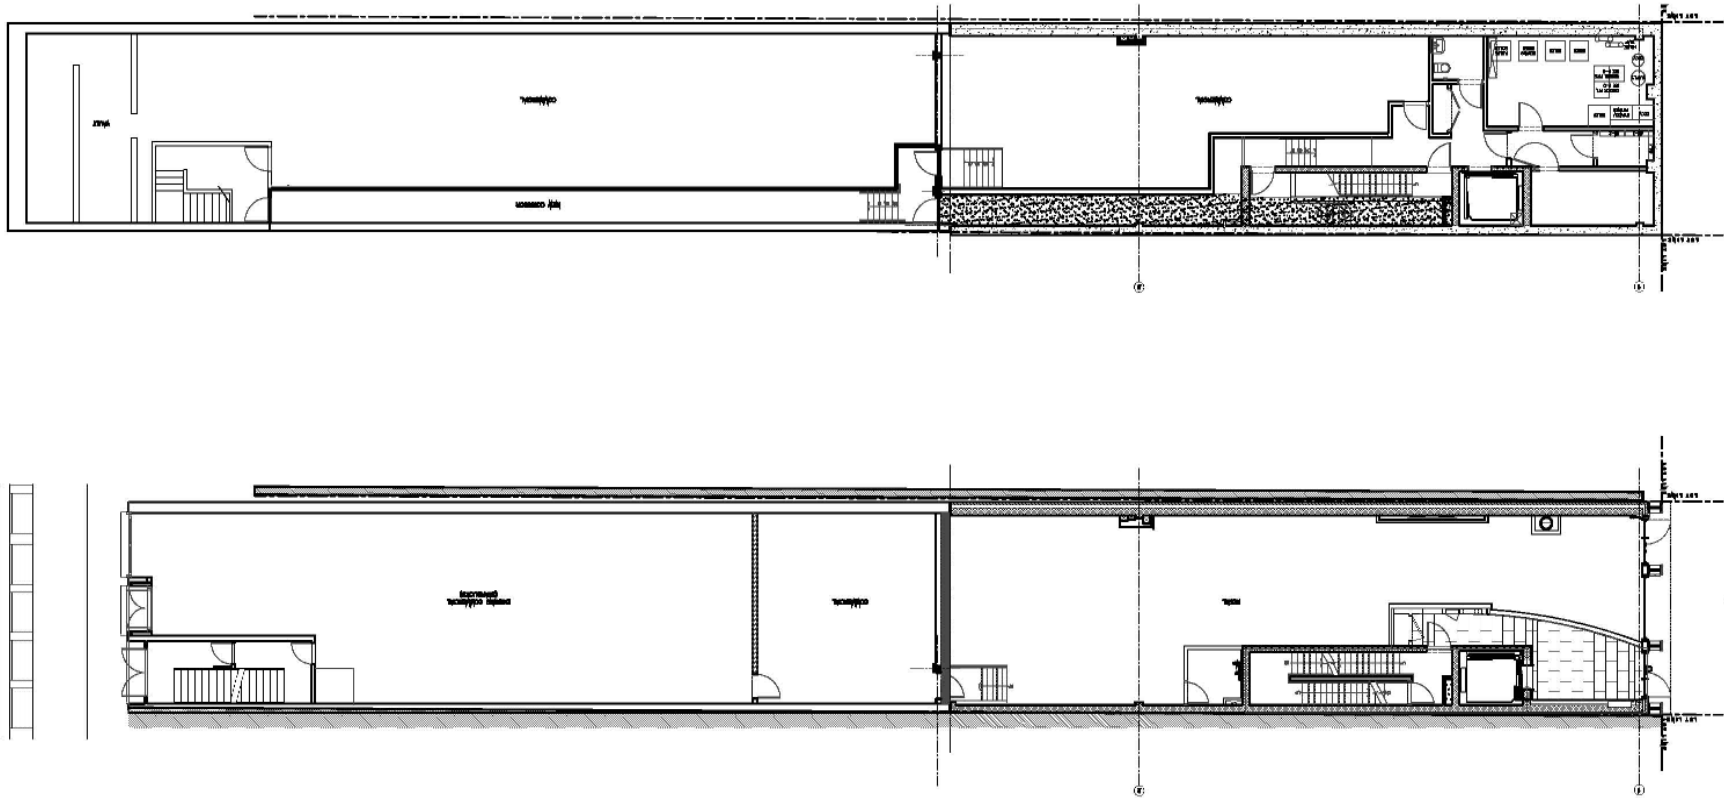

44 MERCER STREET

BETWEEN GRAND AND BROOME STREETS

SOHO

RETAIL STORE

GROUND LEVEL - APPROX. 2,500 SF

LOWER LEVEL - APPROX. 4,000 SF

EXCLUSIVE AGENTS:

FAITH HOPE CONSOLO
CHAIRMAN, THE RETAIL GROUP
fconsole@elliman.com