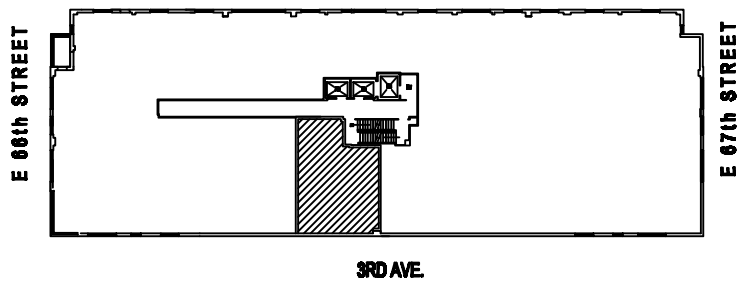

KEY PLAN

Faith Hope Consolo
Joseph Aquino
Exclusive Agents
575 Madison Avenue, 3rd Floor
New York, NY 10022
Ph: 212.418.2020
Fax: 212.418.2005
fconsolo@elliman.com
jaquino@elliman.com