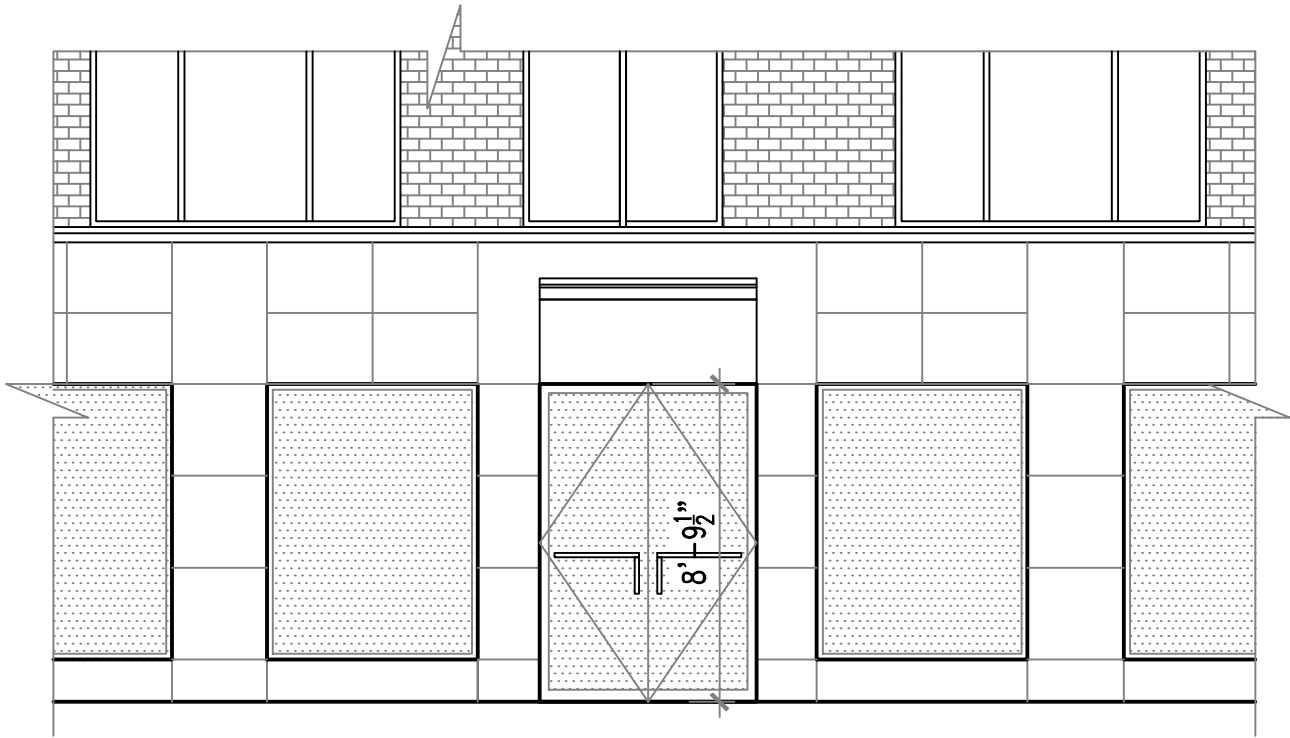

KEY PLAN

BASEMENT FLOOR
754 s.f.
165 East 66th Street
New York, NY

KEY PLAN

 **Prudential Douglas Elliman** Real Estate

Faith Hope Consolo
 Joseph Aquino
Exclusive Agents
 575 Madison Avenue, 3rd Floor
 New York, NY 10022
 Ph: 212.418.2020
 Fax: 212.418.2005
 fconsolo@elliman.com
 jaquino@elliman.com

3RD AVE. ELEVATION

STOREFRONT ELEVATION
165 East 66th Street
New York, NY

KEY PLAN

Faith Hope Consolo
 Joseph Aquino
Exclusive Agents
 575 Madison Avenue, 3rd Floor
 New York, NY 10022
 Ph: 212.418.2020
 Fax: 212.418.2005
 fconsolo@elliman.com
 jaquino@elliman.com