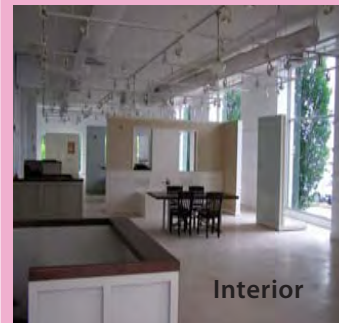

1468 Northern Boulevard

On the Miracle Mile in Manhasset

Previously: Waterworks

Ground Level - Approx. 3,000 SF
Selling Lower Level - Approx. 2,600 SF

Valet/Parking Available

Shown Exclusively Through:

Faith Hope Consolo
Chairman, The Retail Group
T. 212.418.2000
fconsolo@elliman.com

Joseph Aquino
Executive Vice President
T. 212.418.2018
jaquino@elliman.com

Neighboring Retailers

Retail Leasing, Marketing and Sales Division
575 Madison Avenue, 3rd Floor
New York, NY 10022

T. 212-418.2020
www.faith-consolo.com

www.elliman.com

Prudential Douglas Elliman Real Estate