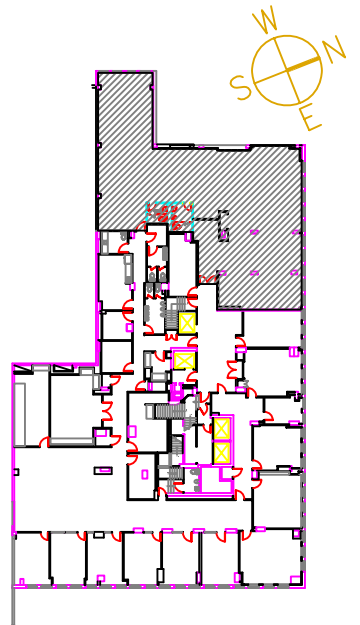

2nd Floor Plan
 3350 SF
 200 East 62nd Street
 New York, NY

 Prudential Douglas Elliman Real Estate

Faith Hope Consolo
 Joseph Aquino
Exclusive Agents
 575 Madison Avenue, 3rd Floor
 New York, NY 10022
 Ph: 212.418.2020
 Fax: 212.418.2005
 fconsolo@elliman.com
 jaquino@elliman.com

KEY PLAN